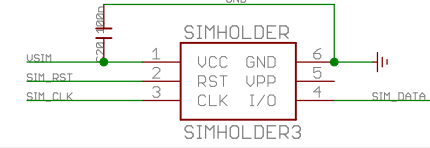

power supply

SIM card holder

GPRS module

TITLE: A7 GPRS/GSM GPS Shield

Change Note:

Design:

Check:

Data:

Vision: 0.9

Sheet: 1/1