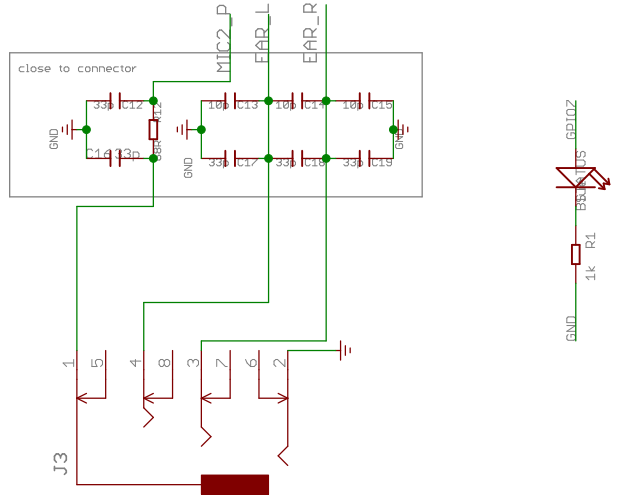

power supply

SIM card holder

GPRS module

TITLE: A7 GPRS/GSM GPS Shield

Change Note:

Design:

Check:

Data:

Vision: 0.9

Sheet: 1/1