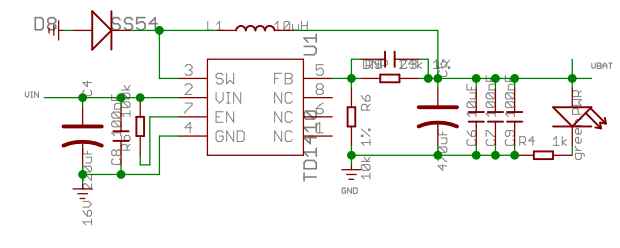

power supply

SIM card holder

GPRS module

TITLE: A7 GPRS/GSM GPS Shield

Change Note:

Design:

Check:

Data:

Vision: 0.9

Sheet: 1/1