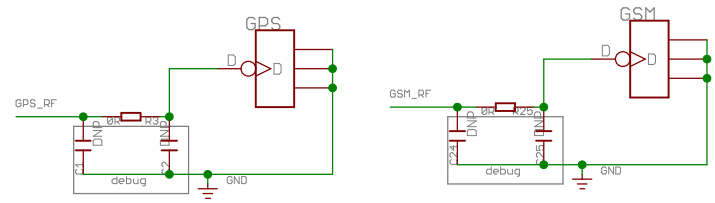

power supply

SIM card holder

GPRS module

TITLE: A7 GPRS/GSM GPS Shield

Change Note:

Design:

Check:

Data:

Vision: 0.9

Sheet: 1/1