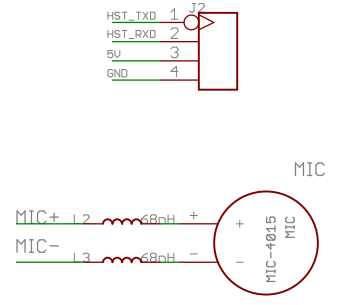

power supply

SIM card holder

GPRS module

TITLE: A7 GPRS/GSM GPS Shield

Change Note:

Design:

Check:

Data:

Vision: 0.9

Sheet: 1/1