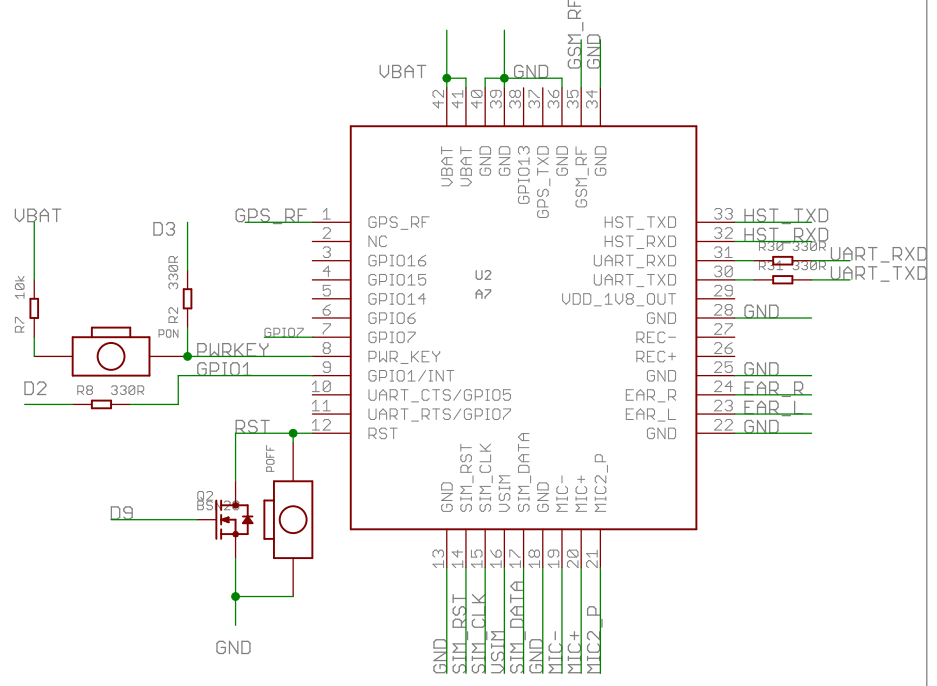

power supply

SIM card holder

GPRS module

TITLE: A7 GPRS/GSM GPS Shield

Change Note:

Design:

Check:

Data:

Vision: 0.9

Sheet: 1/1