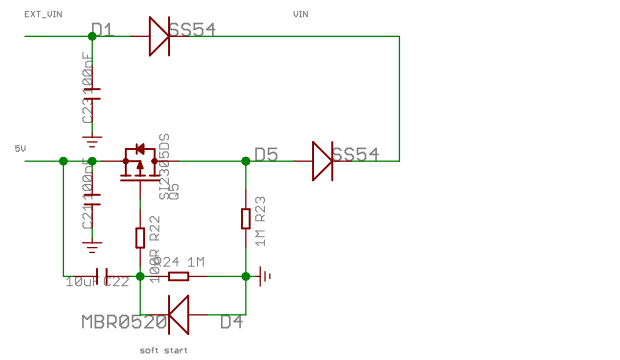

power supply

SIM card holder

GPRS module

TITLE: A7 GPRS/GSM GPS Shield

Change Note:

Design:

Check:

Data:

Vision: 0.9

Sheet: 1/1